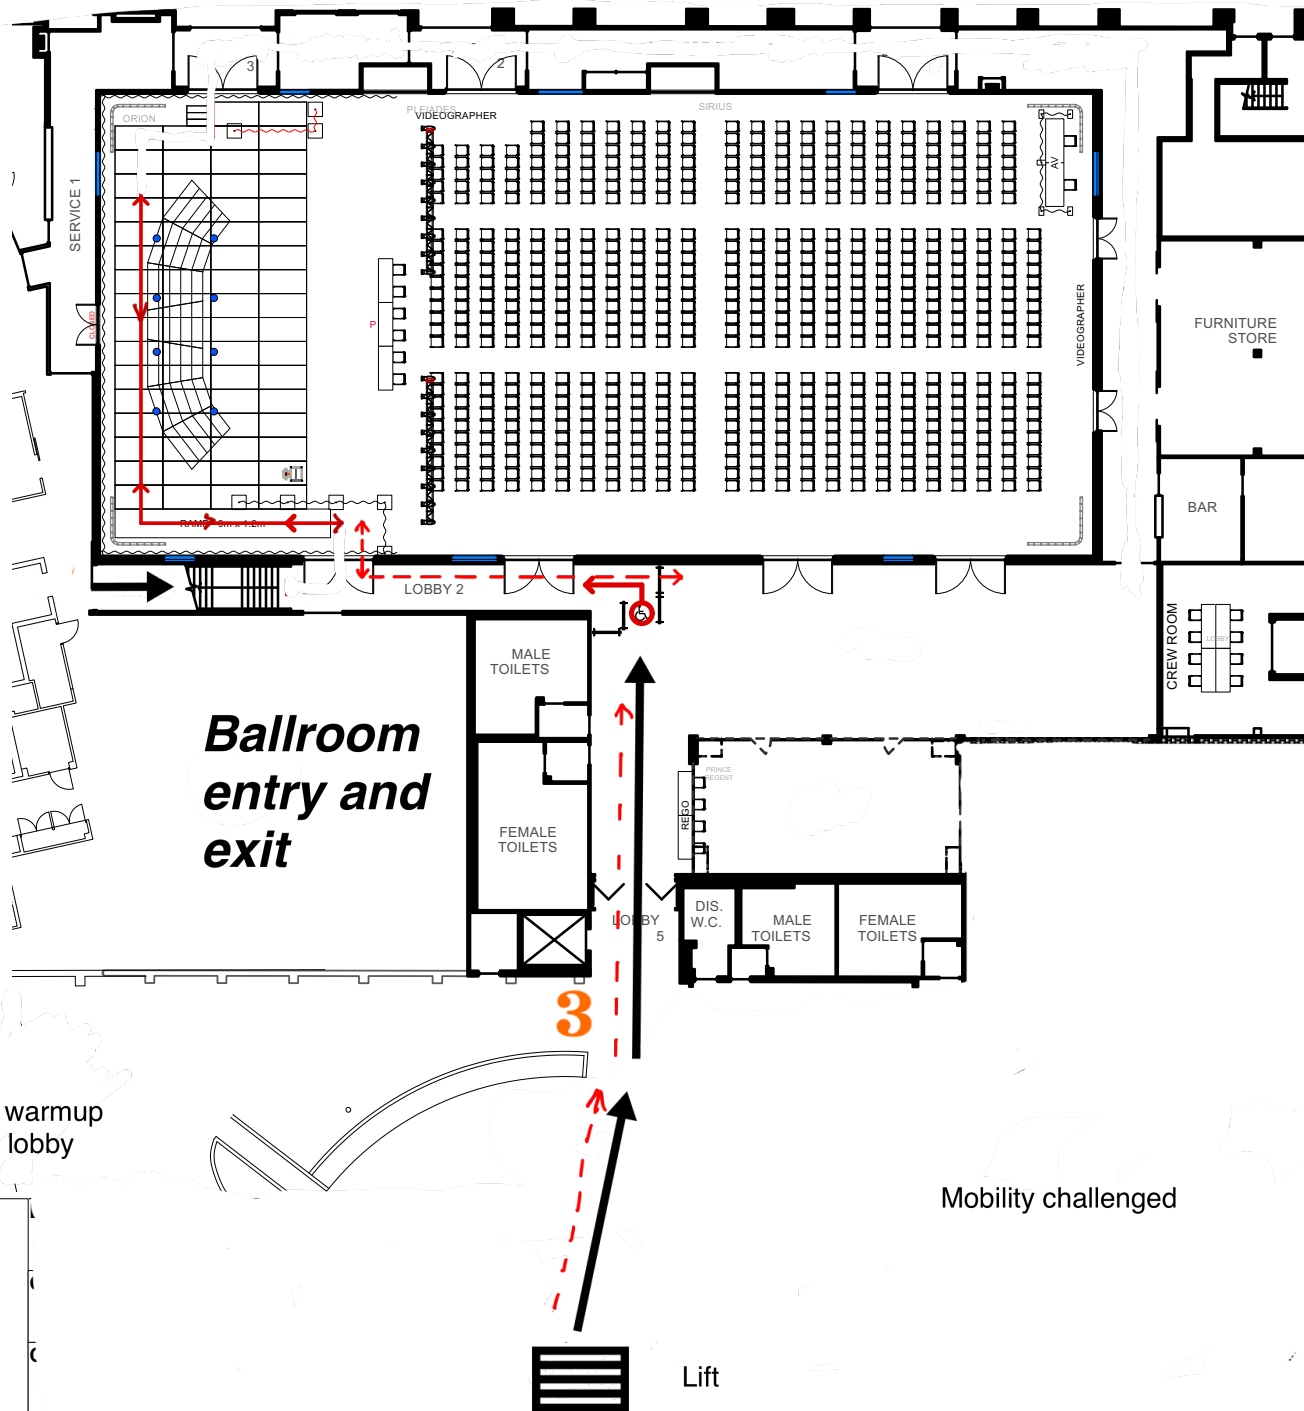

ESPLANADE HOTEL
 FREMANTLE
 by RYDGES

Mobility challenged

**Ballroom
entry and
exit**

1

2

3

Level 1 for primp and warmup
then go back down to lobby

Mobility challenged

Lift