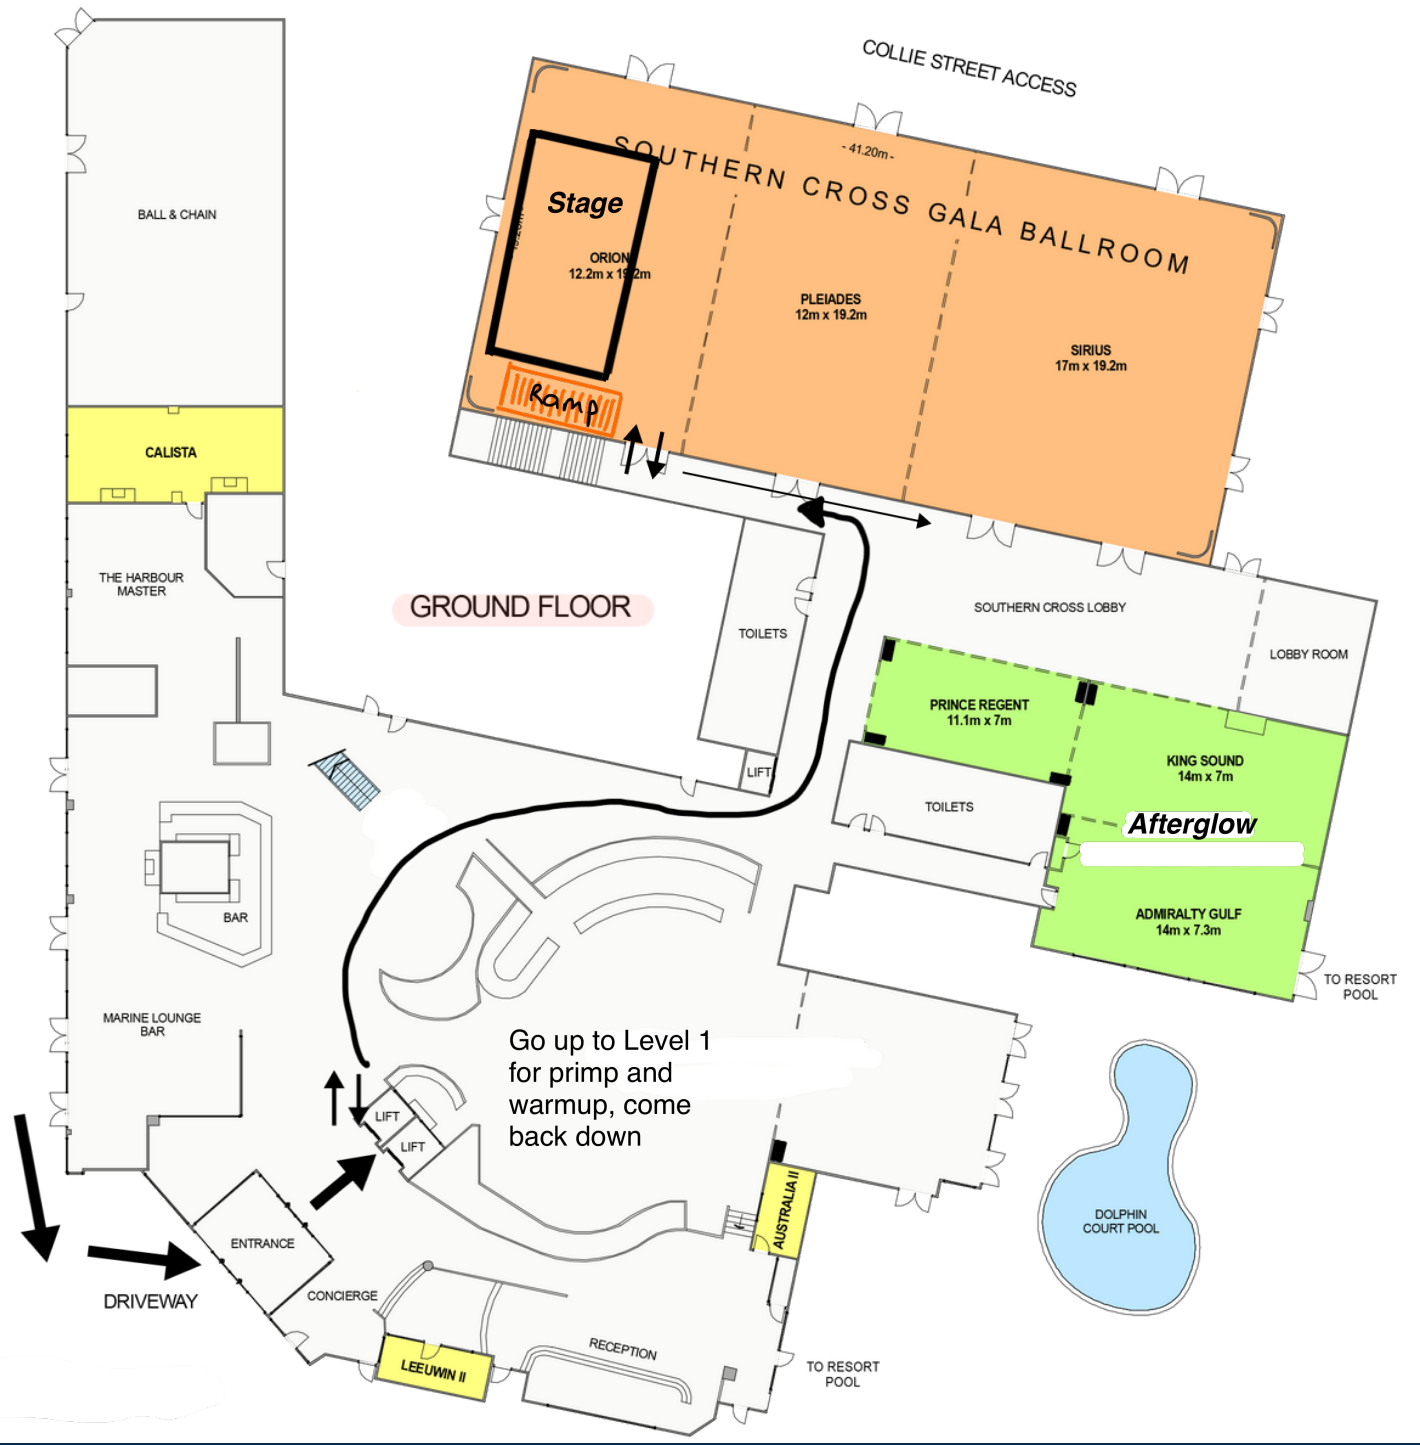

ESPLANADE HOTEL
 FREMANTLE
 by RYDGES

Mobility challenged

**Ballroom
entry and
exit**

1

2

3

Level 1 for primp and warmup
then go back down to lobby

Mobility challenged

Lift